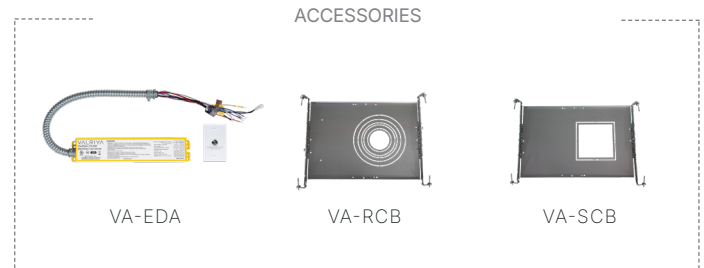

CDL SERIES

COMMERCIAL DOWN LIGHT

ORDERING GUIDE

Example: VA-CDL-6-20-35A

VA-CDL			
	TRIM SIZE	POWER	CCT
	[4] 4" Round [6] 6" Round [8] 8" Round [10] 10" Round [4S] 4" Square [6S] 6" Square [4WW] 4" Round Wall Wash [6WW] 6" Round Wall Wash [4SWW] 4" Square Wall Wash [6SWW] 6" Square Wall Wash	[20] 10W / 15W / 20W [40] 27W / 34W / 40W [60] 40W / 50W / 60W ¹	[35A] 30K / 35K / 40K
¹ Only compatible with [6], [8], [10], and [6S] trim sizes			

ACCESSORIES*

SKU	DESCRIPTION
VA-EDA-LI15-50	15W LV EM Driver, CEC Listed
VA-EDA-HY15-170	15W HV EM Driver, CEC Listed, 0-10V
VA-EDA-HY25-170	25W HV EM Driver, CEC Listed, 0-10V
VA-RCB	4" / 6" / 8" Round New Construction Bracket
VA-SCB	4" / 6" Square New Construction Bracket