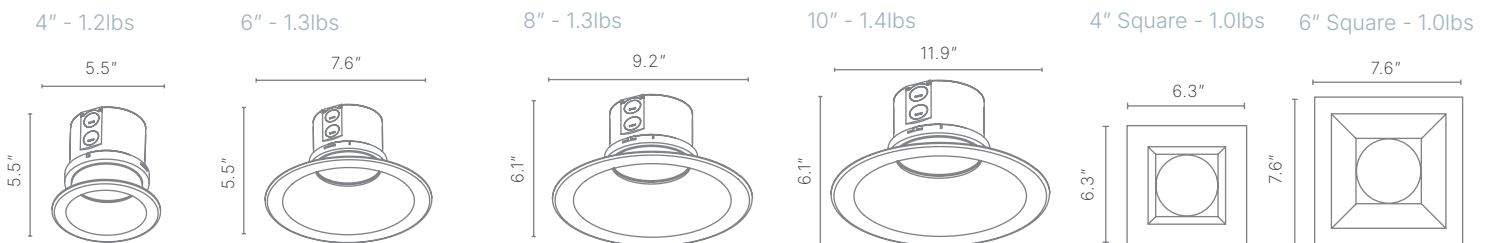

- Integrated J-Box for ease and speed of install
- Adjustable color temperature
- Available in 4 sizes and 2 trim styles
- UL, NOM, ENERGY STAR®

TECHNICAL DETAILS

POWER 20W	10W / 15W / 20W
POWER 40W	27W / 34W / 40W
POWER 60W	40W / 50W / 60W
COLOR TEMPERATURE	3000K / 3500K / 4000K
CRI	80+ CRI
VOLTAGE	120-277VAC
EFFICIENCY	Up to 109lm/w
DIMMING	0-10V
LUMENS	Up to 6,180lm
HOUSING	Aluminum (Trim) Steel (Housing)
MOUNTING	Recessed
OPERATING TEMPERATURE	-4°F to 113°F
WARRANTY	5 Years
FINISH	Haze Reflector w/ White Trim
LOCATION	Damp
CERTIFICATIONS	UL, NOM, ENERGY STAR®

DIMENSIONS 20W

CLIENT
PROJECT
NOTES

LUMENS 4000K

20W	10W	15W	20W
	680lm	1,050lm	1,840lm
40W	27W	34W	40W
	2,700lm	3,230lm	3,600lm
60W	40W	50W	60W
	4,360lm	5,300lm	6,180lm

L70: 50,000+ HOURS

CDL SERIES

COMMERCIAL DOWN LIGHT

ORDERING GUIDE

Example: VA-CDL-6-20-35A

VA-CDL			
	TRIM SIZE	POWER	CCT
	[4] 4" Round [6] 6" Round [8] 8" Round [10] 10" Round [4S] 4" Square [6S] 6" Square [4WW] 4" Round Wall Wash [6WW] 6" Round Wall Wash [4SWW] 4" Square Wall Wash [6SWW] 6" Square Wall Wash	[20] 10W / 15W / 20W [40] 27W / 34W / 40W [60] 40W / 50W / 60W ¹	[35A] 30K / 35K / 40K
¹ Only compatible with [6], [8], [10], and [6S] trim sizes			

*Items must be ordered separately

PHOTOMETRICS ^{6"} Round / 20W / 3000K