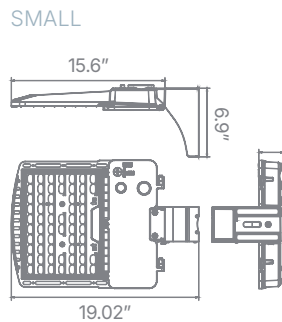

### DIMENSIONS POLE MOUNT

WEIGHT:  
 100W: 8.6lbs  
 180W: 9.3lbs  
 250W: 13.4lbs  
 300W: 13.9lbs  
 400W: 15.5lbs

CLIENT
PROJECT
NOTES