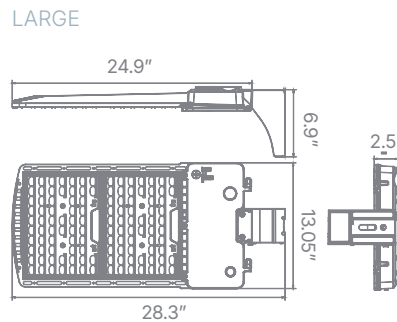

### DIMENSIONS POLE MOUNT

WEIGHT:  
 100W: 8.6lbs  
 180W: 9.3lbs  
 250W: 13.4lbs  
 300W: 13.9lbs  
 400W: 15.5lbs

CLIENT
PROJECT
NOTES