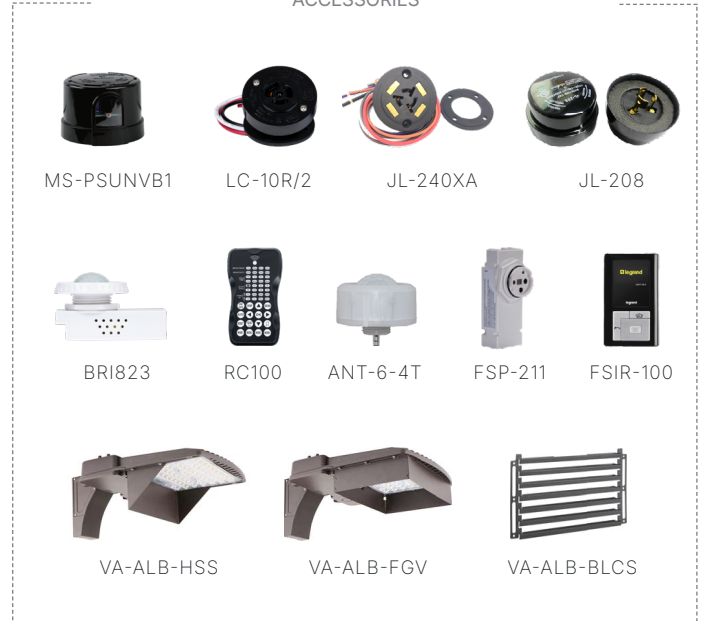

ALB SERIES

ADJUSTABLE AREA LIGHT

ACCESSORIES*

SKU	DESCRIPTION
MS-PSUNVB1	Twist Lock Photocell Kit (120-277V, 3-Pin)
LC-10R/2	3-Pin Receptable (480V)
JL-240XA	7-Pin Receptable (480V)
JL-208	NEMA Shorting Cap (IP66)
BRI823	Wireless Occ + Photocell
RC100	Wireless Programmable Remote (BRI823)
ANT-6-4T	Wireless Occ + Daylight Harvesting
FSP-211	PIR Programmable Motion Sensor
FSIR-100	Wireless Programmable Remote (FSP-211)
VA-ALB-BLCS	Back Light Control Shield
VA-ALB-S-FGV	Full Glare Visor (Small Model)
VA-ALB-L-FGV	Full Glare Visor (Large Model)
VA-ALB-S-HSS	House Side Shield (Small Model)
VA-ALB-L-HSS	House Side Shield (Large Model)

*Items must be ordered separately

ACCESSORIES