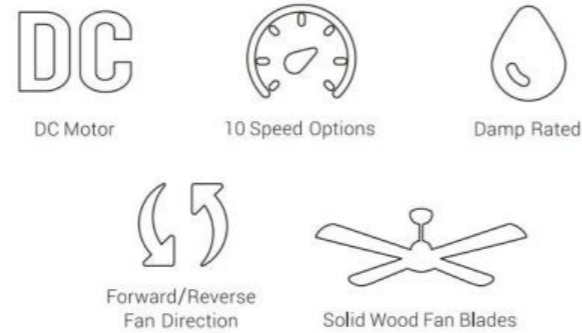

FAN FEATURES 60"

• Sturdy Construction • High-Quality Solid Wood Blades

MOTOR

Fan Wattage	26W
RPM	50-140
Airflow High Speed (M)	6410
Airflow Efficiency (M/W)	272
Energy Cost (Yearly)	\$4

Black / Brown, Solid Wood Blades
CFR603K4-N10-BM4-1