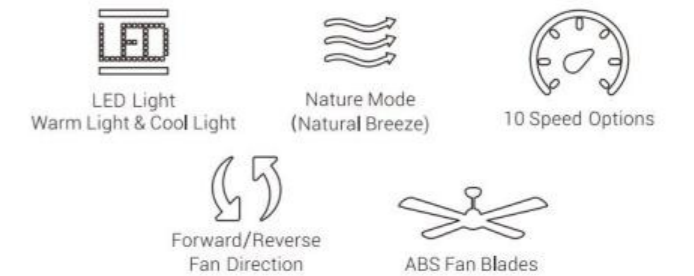

White / White, ABS Blades
SFR443N2-L11-W1-1-FM
SFR483N2-L11-W1-1-FM

ROQUE DC MOTOR | 44" 3-BLADES

FAN FEATURES 44"

•Sturdy Construction •ABS Blades

MOTOR

Fan Wattage	22W
RPM	55-215
Airflow High Speed (CFM)	4400
Airflow Efficiency (CFM/W)	114
Energy Cost (Yearly)	\$6