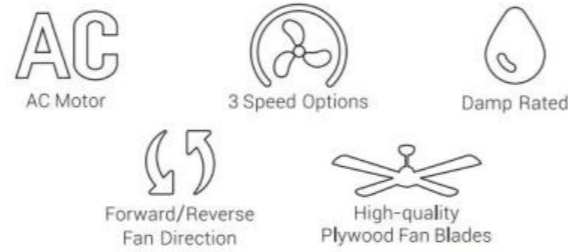

MOTOR

Fan Wattage	60W
RPM	70-180
Airflow High Speed (CFM)	4716
Airflow Efficiency (CFM/W)	82
Energy Cost (Yearly)	$12