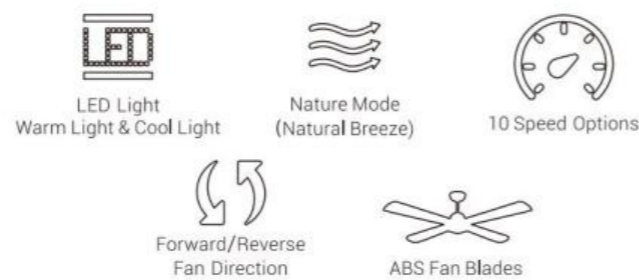

INTEGRATED LED LIGHT KIT

Light	Integrated LED
Dimming	Dimmable from 10%-100%, Integrated
Power	22W

Lumens	2116
Color Temperature	3500K (2700K Warm Light/4000K Cool Light)
Light Shade	Glass