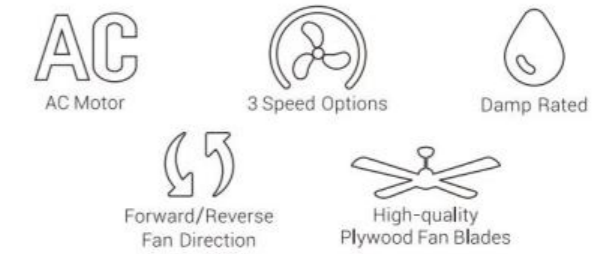

EXTREME AC MOTOR | 52" 4-BLADES Flushmount

FAN FEATURES 52"

• Sturdy Construction • High-Quality Plywood Blades

MOTOR

Fan Wattage	56W
RPM	85-170
Airflow High Speed (CFM)	3530
Airflow Efficiency (CFM/W)	74
Energy Cost (Yearly)	$10

INTEGRATED LED LIGHT KIT

Lumens	1050 Lumens
Power	18W

Color Temperature	2700K Yellow Light / 3000K Warm Light / 4000K Cool Light
Light Shade	Glass

FLINT AC MOTOR | 52" 3-BLADES Reversible Blades

FAN FEATURES 52"

• Sturdy Construction • High-Quality Plywood Blades

MOTOR

Fan Wattage	54W
RPM	105-205
Airflow High Speed (CFM)	3820
Airflow Efficiency (CFM/W)	81
Energy Cost (Yearly)	$10

INTEGRATED LED LIGHT KIT

Lumens	1050 Lumens
Power	18W

Color Temperature	2700K Yellow Light / 3000K Warm Light / 4000K Cool Light
Light Shade	Glass