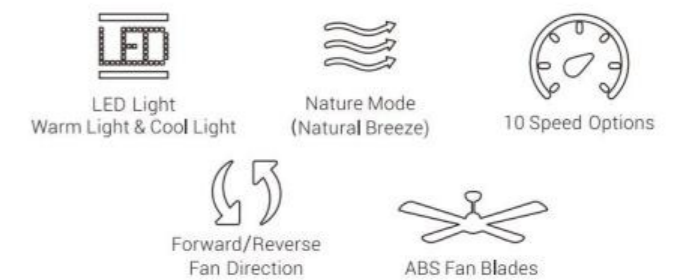

INTEGRATED LED LIGHT KIT

Light	Integrated LED
Dimming	Dimmable from 10%-100%, Integrated
Power	18W

Lumens	1300
Color Temperature	3500K (2700K Warm Light/4000K Cool Light)
Light Shade	Glass