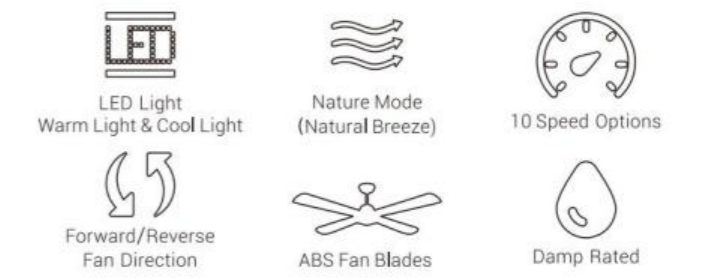

FAN FEATURES 36"

• Sturdy Construction • ABS Blades

MOTOR

Fan Wattage	22W
RPM	80-230
Airflow High Speed (CFM)	2300
Airflow Efficiency (CFM/W)	114
Energy Cost (Yearly)	\$4

INTEGRATED LED LIGHT KIT

Light	Integrated LED
Dimming	Dimmable from 10%-100%, Integrated
Power	22W