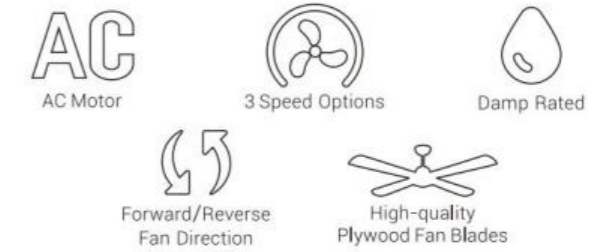

White with Gold / White, Plywood Blades
VWGA-523B-L12-W1-1G

LAMONT AC MOTOR | 52" 4-BLADES Flushmount

FAN FEATURES 52"

• Sturdy Construction • High-Quality Plywood Blades

MOTOR

Fan Wattage	58W
RPM	85-180
Airflow High Speed (CFM)	4070
Airflow Efficiency (CFM/W)	81
Energy Cost (Yearly)	\$11