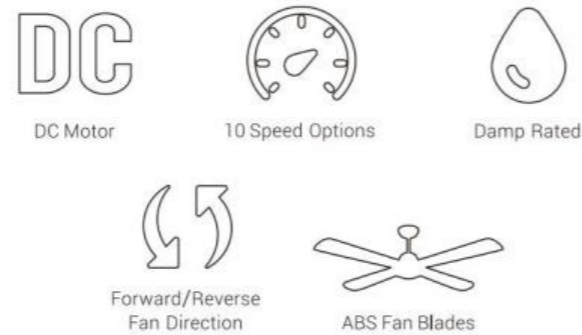

SKARA DC MOTOR | 52" 3-BLADES Flushmount

FAN FEATURES 52"

• Sturdy Construction • ABS Blades

MOTOR

Fan Wattage	26W
RPM	55-155
Airflow High Speed (M)	5070
Airflow Efficiency (M/W)	250
Energy Cost (Yearly)	\$4