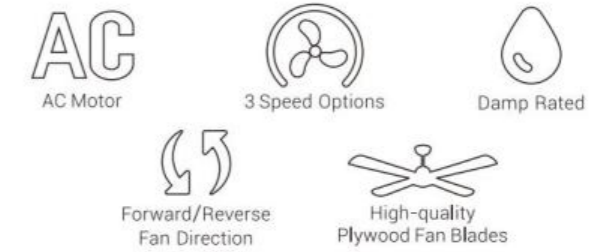

FAN FEATURES 52"

• Sturdy Construction • High-Quality Plywood Blades

MOTOR

Fan Wattage	58W
RPM	85-155
Airflow High Speed (CFM)	3900
Airflow Efficiency (CFM/W)	83
Energy Cost (Yearly)	\$10

INTEGRATED LED LIGHT KIT