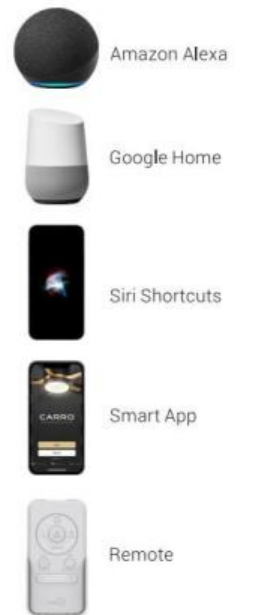

MONTGOMERY^{DC MOTOR} | 52" 3-BLADES

MONTGOMERY^{DC MOTOR} | 52" 4-BLADES

FAN FEATURES 52"

• Sturdy Construction • High-Quality Plywood Blades

MOTOR

Fan Wattage	26W
RPM	65-220
Airflow High Speed (CFM)	5100
Airflow Efficiency (CFM/W)	208
Energy Cost (Yearly)	$4

INTEGRATED LED LIGHT KIT

Light	Integrated LED
Dimming	Dimmable from 10%-100%, Integrated
Power	18W

Lumens	1300
Color Temperature	3500K (2700K Warm Light/4000K Cool Light)
Light Shade	Glass

FAN FEATURES 52"

• Sturdy Construction • High-Quality Plywood Blades

MOTOR

Fan Wattage	26W
RPM	65-205
Airflow High Speed (CFM)	5220
Airflow Efficiency (CFM/W)	185
Energy Cost (Yearly)	$4

INTEGRATED LED LIGHT KIT

Light	Integrated LED
Dimming	Dimmable from 10%-100%, Integrated
Power	18W

Lumens	1300
Color Temperature	3500K (2700K Warm Light/4000K Cool Light)
Light Shade	Glass