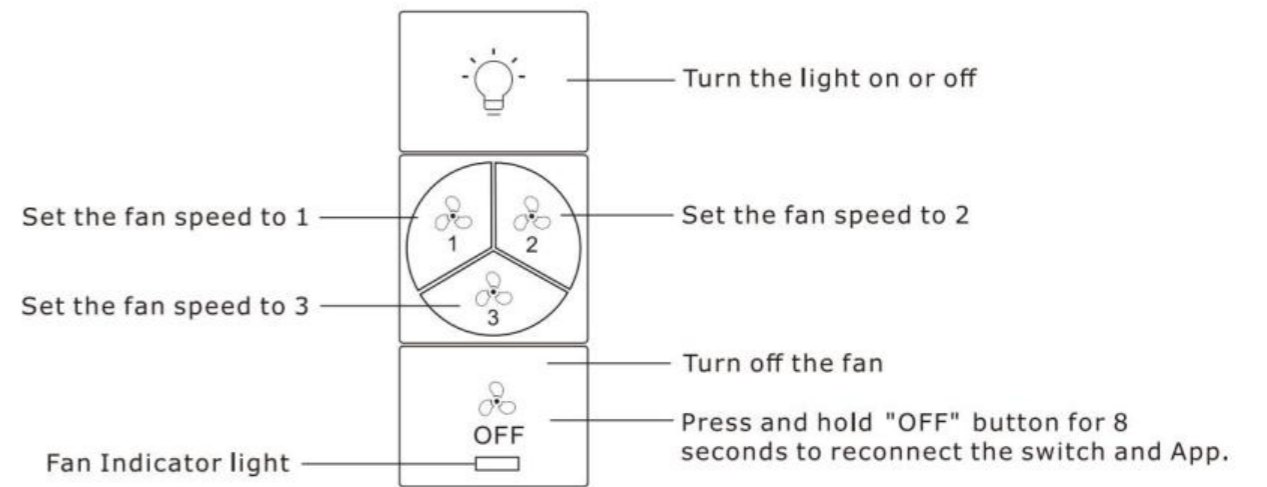

Operation

SMART CONNECTION

Easy Setup on Carro App

- Note: The fan is OFF when the fan indicator light is GREEN.
The fan is ON when the fan indicator light is RED.
The switch is READY TO PAIR with the App when the fan indicator light is BLINKING.
- If you are unable to pair the switch with the App, press and hold "OFF" button for 8 seconds until the LEDs start blinking slowly. Then, pair the switch with the App again.
- Choose the AP mode to improve Wi-Fi connection when necessary.
Cleaning Tip: Use a damp cloth, DO NOT use chemical cleaners.