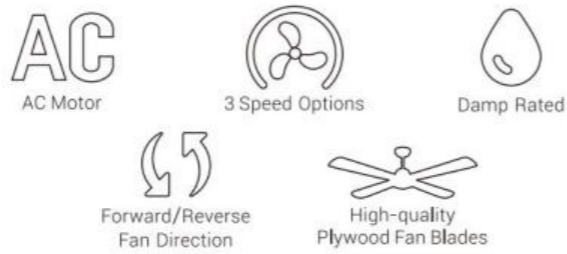

EXTREME AC MOTOR | 52" 4-BLADES Flushmount

FAN FEATURES 52"

• Sturdy Construction • High-Quality Plywood Blades

MOTOR

Fan Wattage	56W
RPM	85-170
Airflow High Speed (CFM)	3530
Airflow Efficiency (CFM/W)	74
Energy Cost (Yearly)	\$10