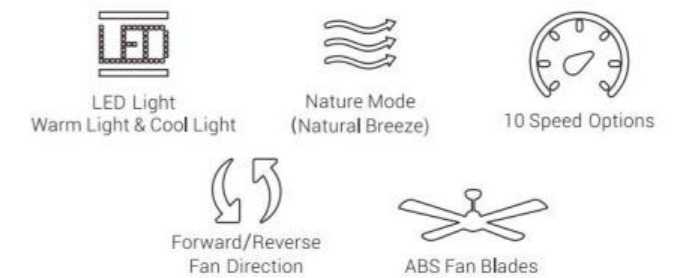

MOTOR

Fan Wattage	26W
RPM	50-185
Airflow High Speed (CFM)	4890
Airflow Efficiency (CFM/W)	135
Energy Cost (Yearly)	\$6

INTEGRATED LED LIGHT KIT

Light	Integrated LED
Dimming	Dimmable from 10%-100%, Integrated
Power	18W