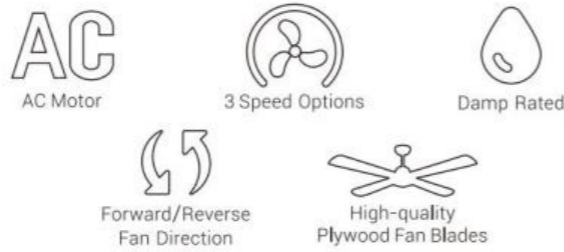

LAMONT AC MOTOR | 52" 3-BLADES Flushmount

FAN FEATURES 52"

• Sturdy Construction • High-Quality Plywood Blades

MOTOR

Fan Wattage	50W
RPM	85-180
Airflow High Speed (CFM)	4070
Airflow Efficiency (CFM/W)	77
Energy Cost (Yearly)	$9

INTEGRATED LED LIGHT KIT

Lumens	1050
Power	18W

Color Temperature	2700K Yellow Light / 3000K Warm Light / 4000K Cool Light
Light Shade	Glass

LAMONT AC MOTOR | 52" 4-BLADES Flushmount

FAN FEATURES 52"

• Sturdy Construction • High-Quality Plywood Blades

MOTOR

Fan Wattage	58W
RPM	85-180
Airflow High Speed (CFM)	4070
Airflow Efficiency (CFM/W)	81
Energy Cost (Yearly)	$11

INTEGRATED LED LIGHT KIT

Lumens	1050
Power	18W

Color Temperature	2700K Yellow Light / 3000K Warm Light / 4000K Cool Light
Light Shade	Glass