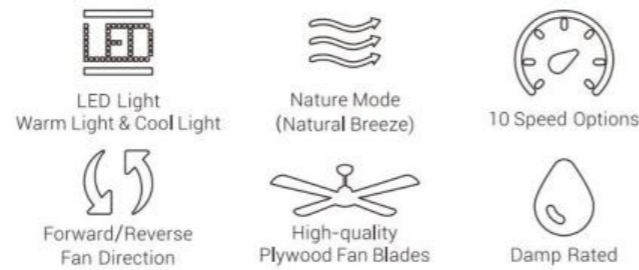

FAN FEATURES 52"

• Sturdy Construction • High-Quality Plywood Blades

MOTOR

Fan Wattage	26W
RPM	55-215
Airflow High Speed (CFM)	4700
Airflow Efficiency (CFM/W)	148
Energy Cost (Yearly)	\$6

INTEGRATED LED LIGHT KIT