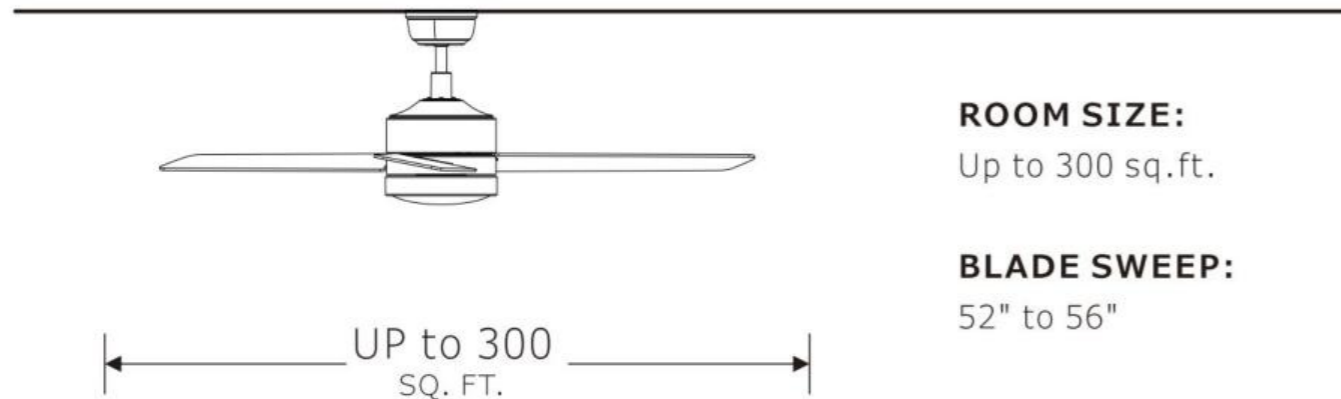

Selecting the Ideal Ceiling Fan Size for Your Space

Data for reference only Specifics may vary based on the Space:

ROOM SIZE:

Up to 100 sq.ft.

BLADE SWEEP:

42" to 52"

ROOM SIZE:

Up to 300 sq.ft.