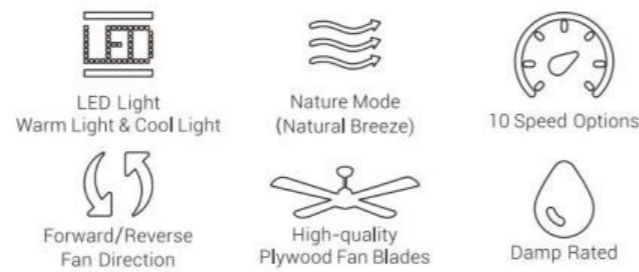

KAJ DC MOTOR | 48" 52" 5-BLADES Flushmount

- Amazon Alexa
- Google Home
- Siri Shortcuts
- Smart App
- Remote

FAN FEATURES 52"

• Sturdy Construction • High-Quality Plywood Blades

MOTOR

Fan Wattage	22W
RPM	50-215
Airflow High Speed (CFM)	5300
Airflow Efficiency (CFM/W)	134
Energy Cost (Yearly)	$6

INTEGRATED LED LIGHT KIT

Light	Integrated LED
Dimming	Dimmable from 10%-100%, Integrated
Power	22W

Lumens	2116
Color Temperature	3500K (2700K Warm Light/4000K Cool Light)
Light Shade	Glass

KENSEE DC MOTOR | 44" 3-BLADES Flushmount

- Amazon Alexa
- Google Home
- Siri Shortcuts
- Smart App
- Remote

FAN FEATURES 44"

• Sturdy Construction • ABS Blades

MOTOR

Fan Wattage	26W
RPM	55-215
Airflow High Speed (CFM)	4000
Airflow Efficiency (CFM/W)	135
Energy Cost (Yearly)	$6

INTEGRATED LED LIGHT KIT

Light	Integrated LED
Dimming	Dimmable from 10%-100%, Integrated
Power	22W

Lumens	2116
Color Temperature	3500K (2700K Warm Light/4000K Cool Light)
Light Shade	Glass