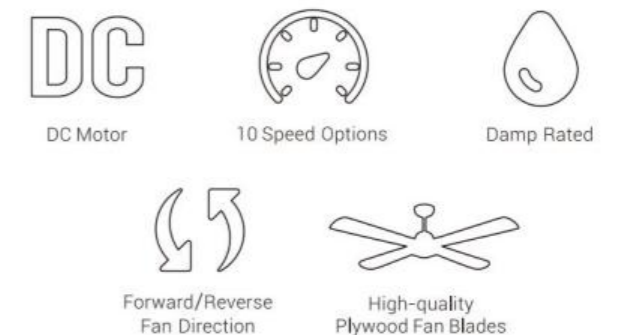

MOTOR

Fan Wattage	15W
RPM	80-250
Airflow High Speed (M)	2765
Airflow Efficiency (M/W)	171
Energy Cost (Yearly)	$3

White / White & Whitewashed Reversible,
Plywood Blades
CFR443Q-N10-WP-1-FM
CFR603Q-N10-WP-1-FM