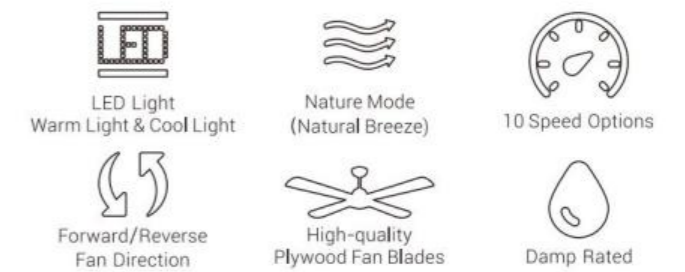

MOTOR

Fan Wattage	26W
RPM	65-205
Airflow High Speed (CFM)	5220
Airflow Efficiency (CFM/W)	185
Energy Cost (Yearly)	$4