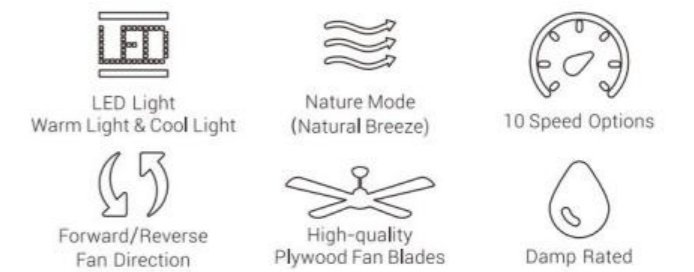

INTEGRATED LED LIGHT KIT

Light	Integrated LED
Dimming	Dimmable from 10%-100%, Integrated
Power	18W

Lumens	1300
Color Temperature	3500K (2700K Warm Light/4000K Cool Light)
Light Shade	Glass