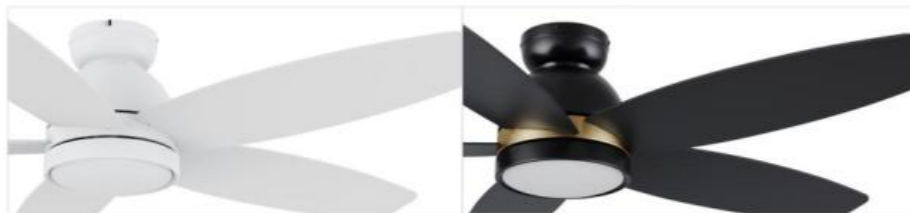

INTEGRATED LED LIGHT KIT

Light	Integrated LED
Dimming	Dimmable from 10%-100%, Integrated
Power	18W

Lumens	1300
Color Temperature	3500K (2700K Warm Light/4000K Cool Light)
Light Shade	Glass

White / White, Plywood Blades
SFR485Q5-L12-W1-1-FM
SFR525Q5-L12-W1-1-FM

Black with Gold / Black, Plywood Blades
SFR485Q5-L12-B2-1-FMA
SFR525Q5-L12-B2-1-FMA