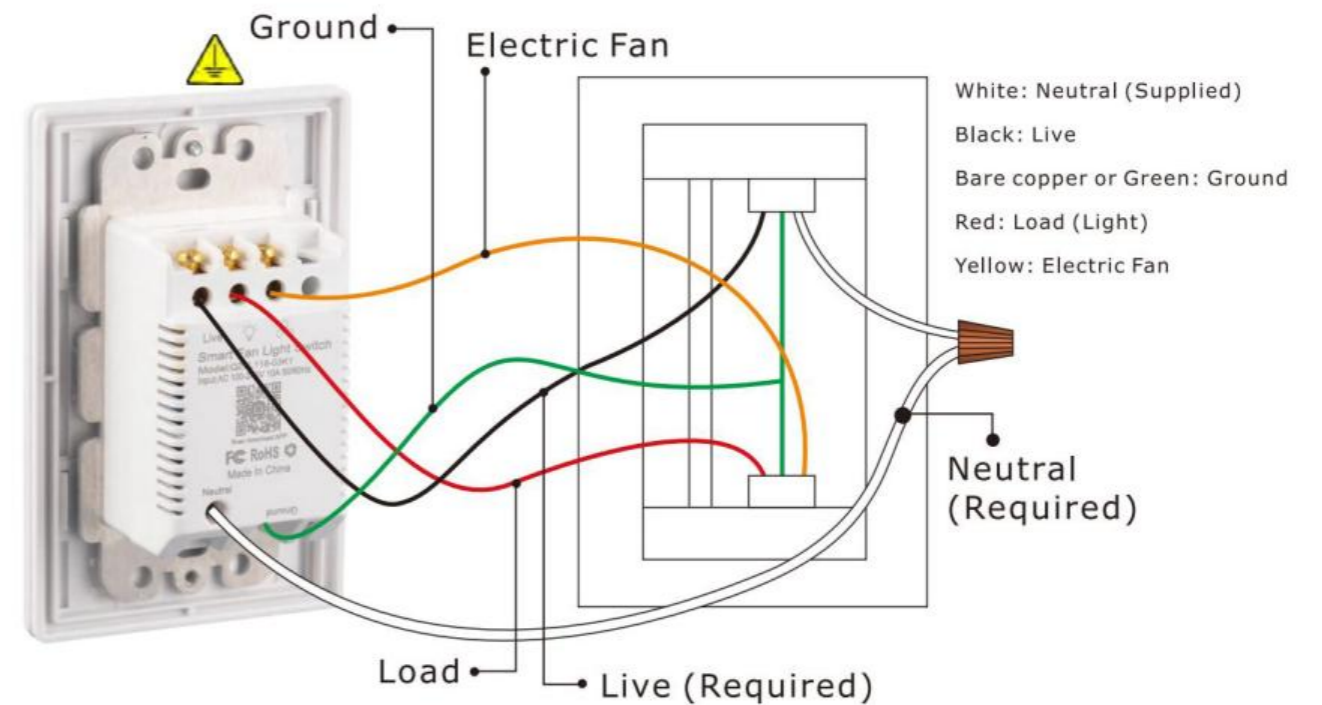

Operation

SMART CONNECTION

Easy Setup on Carro App

- Note: The fan is OFF when the fan indicator light is GREEN.
The fan is ON when the fan indicator light is RED.
The switch is READY TO PAIR with the App when the fan indicator light is BLINKING.
- If you are unable to pair the switch with the App, press and hold "OFF" button for 8 seconds until the LEDs start blinking slowly. Then, pair the switch with the App again.
- Choose the AP mode to improve Wi-Fi connection when necessary.
Cleaning Tip: Use a damp cloth, DO NOT use chemical cleaners.