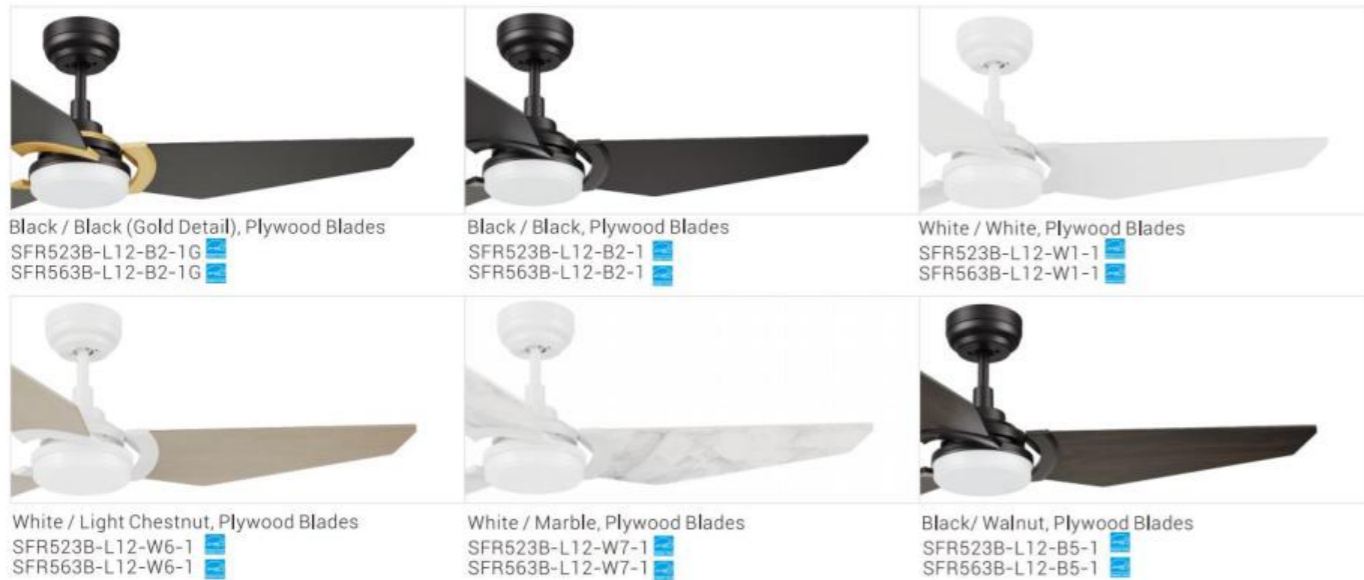

INTEGRATED LED LIGHT KIT

Light	Integrated LED
Dimming	Dimmable from 10%-100%, Integrated
Power	18W

Lumens	1300
Color Temperature	3500K (2700K Warm Light/4000K Cool Light)
Light Shade	Glass