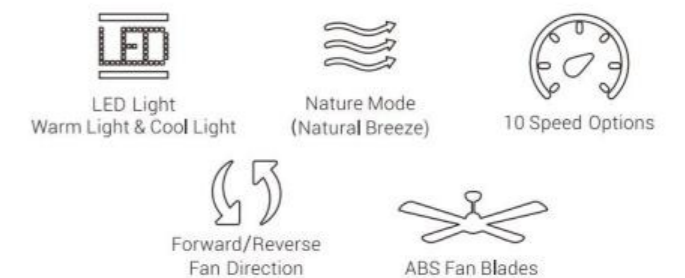

White / White, ABS Blades
SFR422G2-L11-W1-1

White / Green, ABS Blades
SFR422G2-L11-WA-1

FAN FEATURES 52"

•Sturdy Construction •ABS Blades

MOTOR

Fan Wattage	26W
RPM	50-175
Airflow High Speed (CFM)	5370
Airflow Efficiency (CFM/W)	151
Energy Cost (Yearly)	\$6