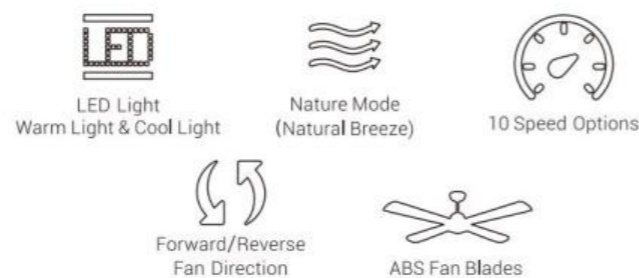

MAKO DC MOTOR | 42" 2-BLADES

MERTON DC MOTOR | 52" 3-BLADES Flushmount

FAN FEATURES 42"

•Sturdy Construction •ABS Blades

MOTOR

Fan Wattage	22W
RPM	80-230
Airflow High Speed (CFM)	5270
Airflow Efficiency (CFM/W)	240
Energy Cost (Yearly)	\$4