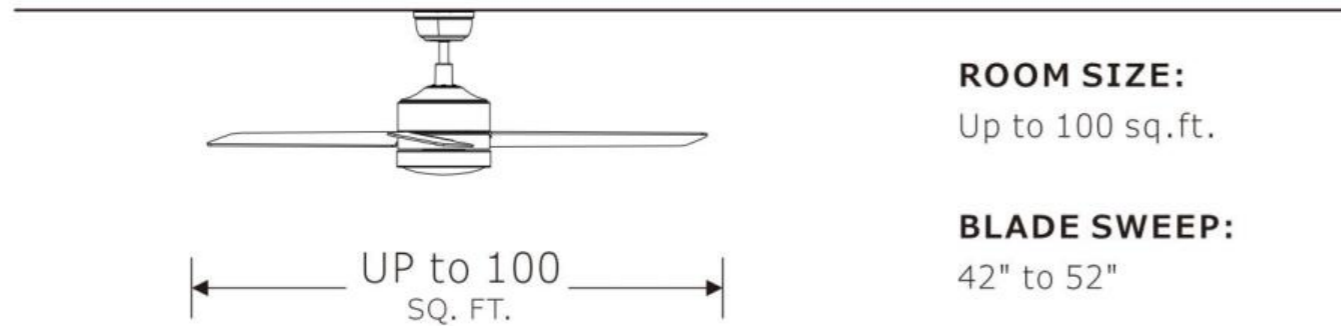

Selecting the Ideal Ceiling Fan Size for Your Space

Data for reference only Specifics may vary based on the Space:

ROOM SIZE:

Up to 100 sq.ft.

BLADE SWEEP:

42" to 52"