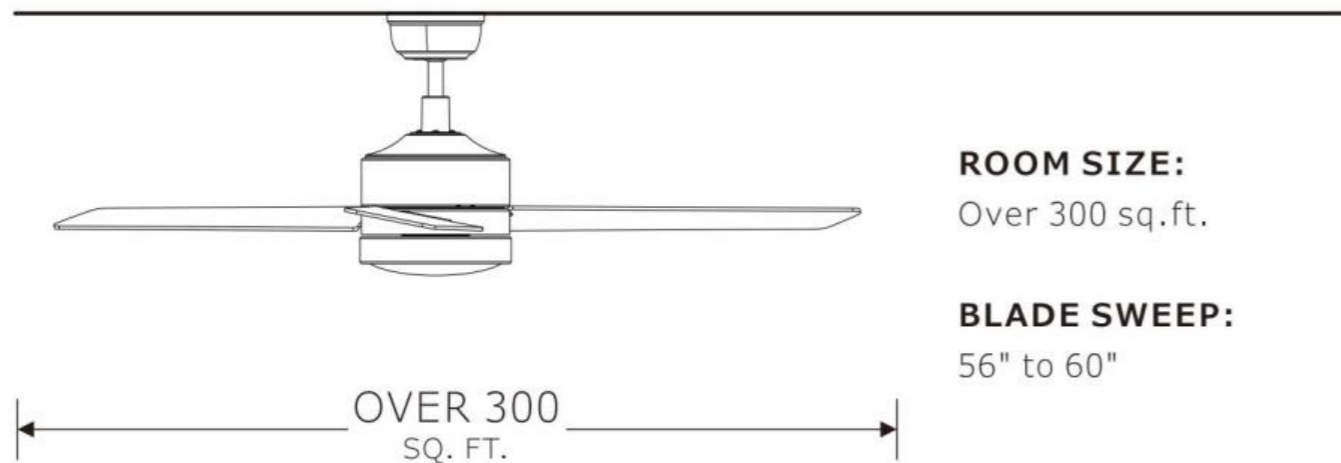

ROOM SIZE:

Over 300 sq.ft.

BLADE SWEEP:

56" to 60"