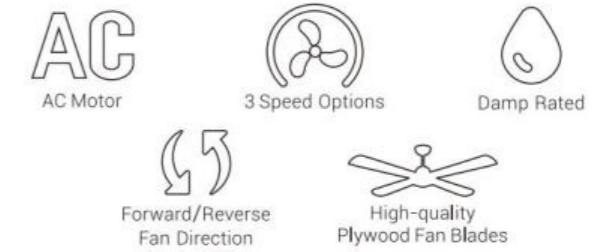

AMALFI AC MOTOR | 52" 4-BLADES

EMPIRE AC MOTOR | 52" 3-BLADES

FAN FEATURES 52"

• Sturdy Construction • High-Quality Plywood Blades

MOTOR

Fan Wattage	60W
RPM	70-180
Airflow High Speed (CFM)	4716
Airflow Efficiency (CFM/W)	82
Energy Cost (Yearly)	$12

LIGHT KIT

Light	E26 Bulb Base (Bulb not included)
Power	Max 60W

Light Shade Glass

FAN FEATURES 52"

• Sturdy Construction • High-Quality Plywood Blades

MOTOR

Fan Wattage	54W
RPM	90-190
Airflow High Speed (CFM)	3760
Airflow Efficiency (CFM/W)	78
Energy Cost (Yearly)	$10

INTEGRATED LED LIGHT KIT

Lumens	1050
Power	18W

Color Temperature 2700K Yellow Light / 3000K Warm Light / 4000K Cool Light
Light Shade Glass