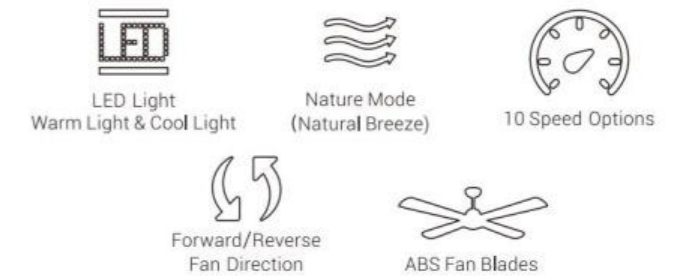

White with Gold / White & Whitewashed Reversible, Plywood Blades
SFR483Q-L12-WP-1-FM
SFR523Q-L12-WP-1-FM

UPTON

DC MOTOR | 45" 3-BLADES
Flushmount

FAN FEATURES 45"

• Sturdy Construction • ABS Blades

MOTOR

Fan Wattage	22W
RPM	50-205
Airflow High Speed (CFM)	4400
Airflow Efficiency (CFM/W)	142
Energy Cost (Yearly)	\$5