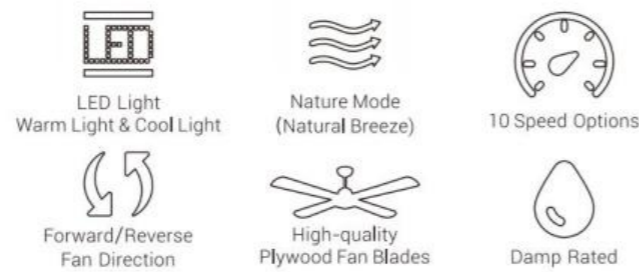

MOTOR

Fan Wattage	26W
RPM	65-220
Airflow High Speed (CFM)	5100
Airflow Efficiency (CFM/W)	208
Energy Cost (Yearly)	$4