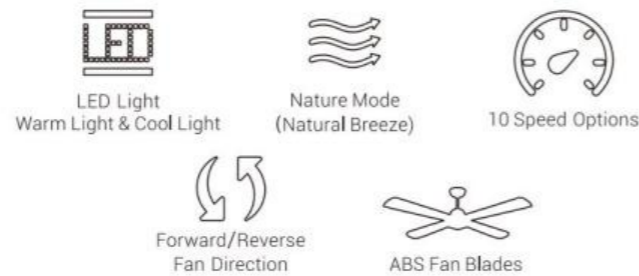

PORTER DC MOTOR | 44" 48" 3-BLADES

Flushmount

FAN FEATURES 44"

•Sturdy Construction •ABS Blades

MOTOR

Fan Wattage	22W
RPM	55-215
Airflow High Speed (CFM)	4400
Airflow Efficiency (CFM/W)	150
Energy Cost (Yearly)	\$4