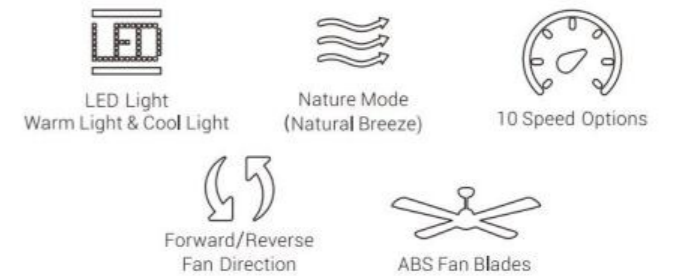

INTEGRATED LED LIGHT KIT

Light	Integrated LED
Dimming	Dimmable from 10%-100%, Integrated
Power	18W

Lumens	1300
Color Temperature	3500K (2700K Warm Light/4000K Cool Light)
Light Shade	Glass