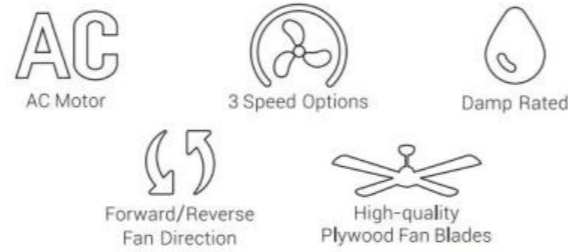

White / White, Plywood Blades
VWGA-523A3-L12-W1-1

EMPIRE AC MOTOR | 52" 4-Blade

EMPIRE AC MOTOR | 52" 5-BLADES

FAN FEATURES 52"

• Sturdy Construction • High-Quality Plywood Blades

MOTOR

Fan Wattage	56W
RPM	85-180
Airflow High Speed (CFM)	3880
Airflow Efficiency (CFM/W)	78
Energy Cost (Yearly)	\$10