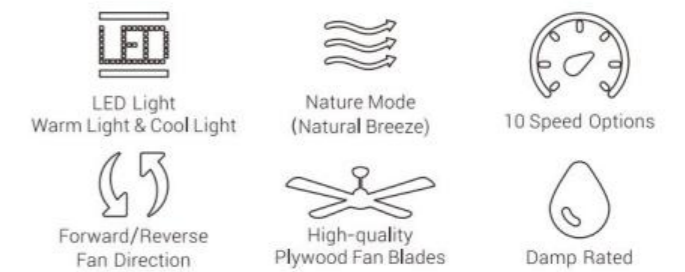

INTEGRATED LED LIGHT KIT

Light	Integrated LED
Dimming	Dimmable from 10%-100%, Integrated
Power	22W

Lumens	2116
Color Temperature	3500K (2700K Warm Light/4000K Cool Light)
Light Shade	Glass