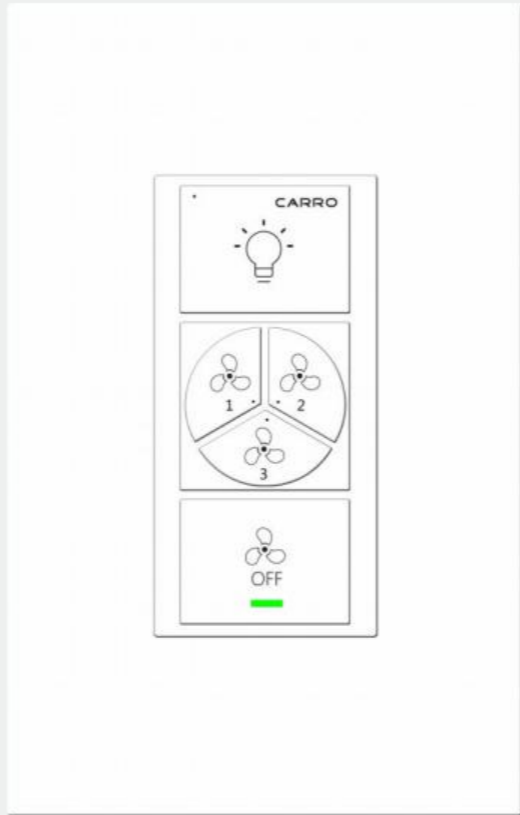

Whitewashed Solid Wood
Code: Whitewashed Solid Wood

Solid Black ABS
Code: Black

White Marble Plywood
Code: HT-9200-10PU

Warm Beige Bamboo Wood
Code: Bamboo Wood

CEILING FAN SMART SWITCH

Easy Setup on Carro App