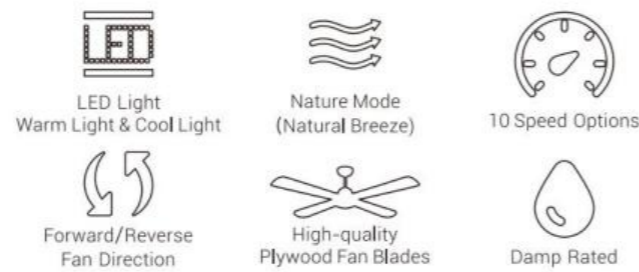

INTEGRATED LED LIGHT KIT

Light	Integrated LED
Dimming	Dimmable from 10%-100%, Integrated
Power	22W

Lumens	2116
Color Temperature	3500K (2700K Warm Light/4000K Cool Light)
Light Shade	Glass