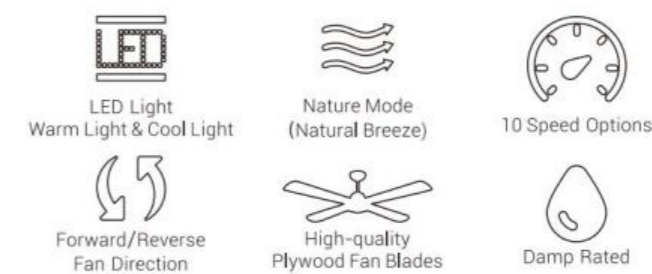

INTEGRATED LED LIGHT KIT

Light	Integrated LED
Dimming	Dimmable from 10%-100%, Integrated
Power	18W

Lumens	1300
Color Temperature	3500K (2700K Warm Light/4000K Cool Light)
Light Shade	Glass