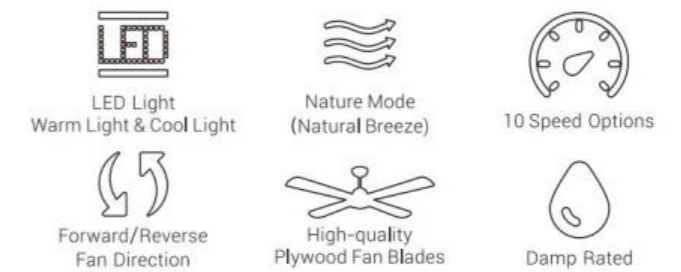

FAN FEATURES 56"

• Sturdy Construction • High-Quality Plywood Blades

MOTOR

Fan Wattage	26W
RPM	45-140
Airflow High Speed (CFM)	5100
Airflow Efficiency (CFM/W)	172
Energy Cost (Yearly)	\$6

INTEGRATED LED LIGHT KIT