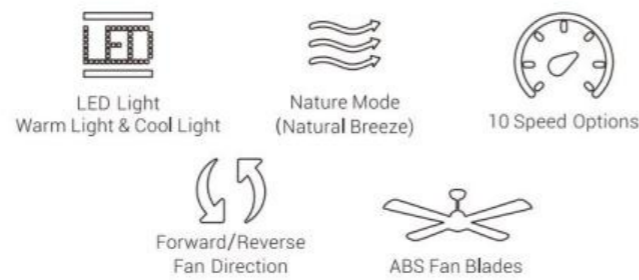

INTEGRATED LED LIGHT KIT

Light	Integrated LED
Dimming	Dimmable from 10%-100%, Integrated
Power	18W

Lumens	1300
Color Temperature	3500K (2700K Warm Light/4000K Cool Light)
Light Shade	Glass