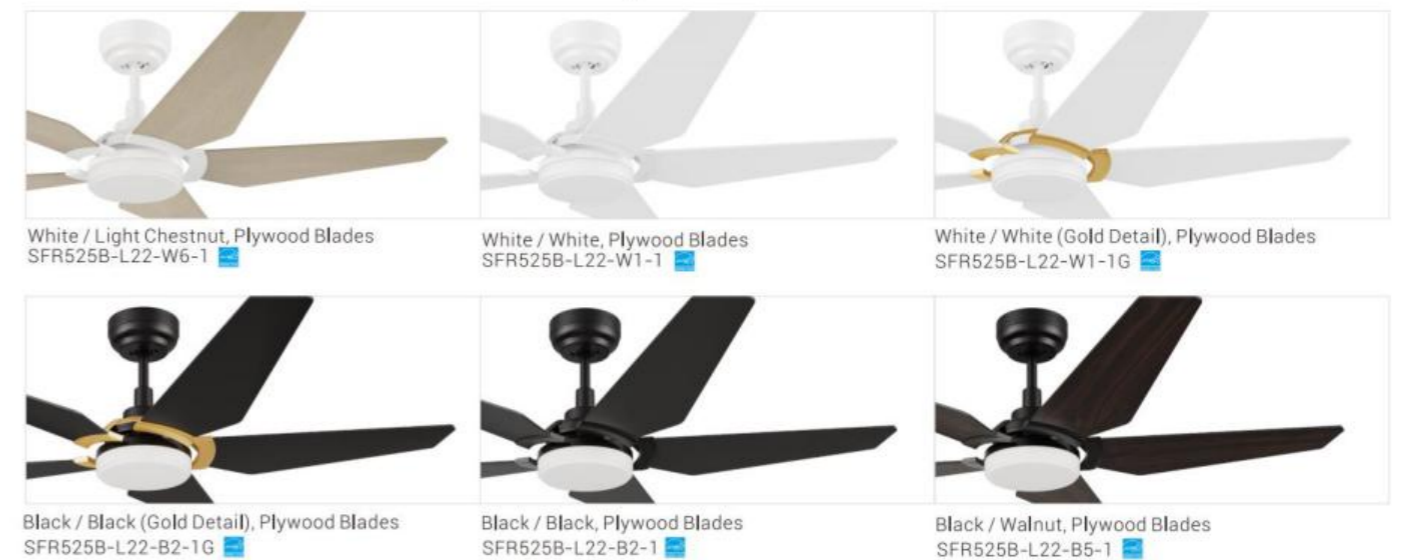

INTEGRATED LED LIGHT KIT

Light	Integrated LED
Dimming	Dimmable from 10%-100%, Integrated
Power	18W

Lumens	1300
Color Temperature	3500K (2700K Warm Light/4000K Cool Light)
Light Shade	Glass